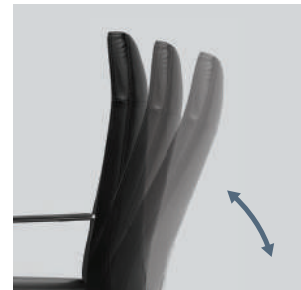

Adjustable Seater

Dynamic adjustable triple locking position backrest fitted with versatile knee tilt adjustable type mechanism.

Microfiber PU Leather Colours

CL-202

CL-203

CL-206

CL-207

CL-208

CL-210

CL-211

C-L215

CL-216

CL-217