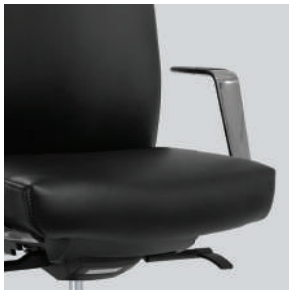

Features

Sumptuous Comfort

Extra thick seater foam that provide comfortable seating experience.