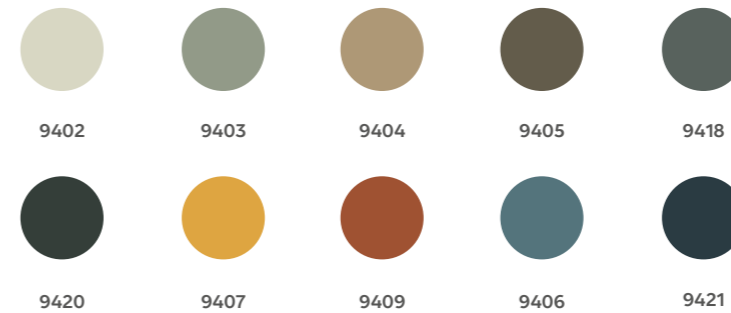

Microfiber PU Leather Colours

Blanc
Highback

Blanc
Mediumback

Blanc
Lowback

Blanc
Visitor Highback

Blanc
Visitor Mediumback

Blanc
Visitor Lowback

APEX Office Furniture Exporter Sdn. Bhd. (591294-V)