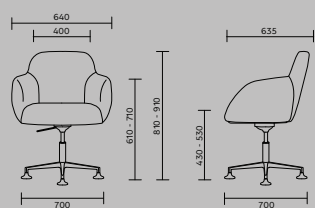

Sleek Armrest

Sleek armrest with direct attach to backrest and seater for a more clean and professional look.

Adjustable Seater

Sleek aluminium die-cast leg base designed to withstand heavy loads of up to 300 pounds.

Microfiber PU Leather Colours

Blanc
Highback

Blanc
Mediumback

Blanc
Lowback

Blanc
Visitor Highback

Blanc
Visitor Mediumback

Blanc
Visitor Lowback

APEX Office Furniture Exporter Sdn. Bhd. (591294-V)