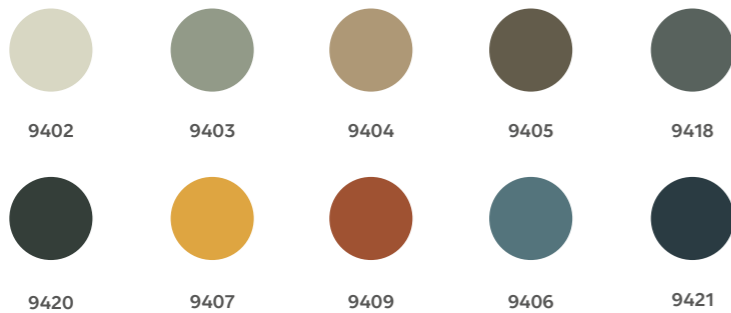

Dynamic adjustable triple locking position backrest fitted with versatile knee tilt adjustable type mechanism.

Microfiber PU Leather Colours

Model Range

T-C-BC2-HB-C

T-C-BC2-MB-C

T-C-BC2-LB-C

Features

Adjustable Backrest